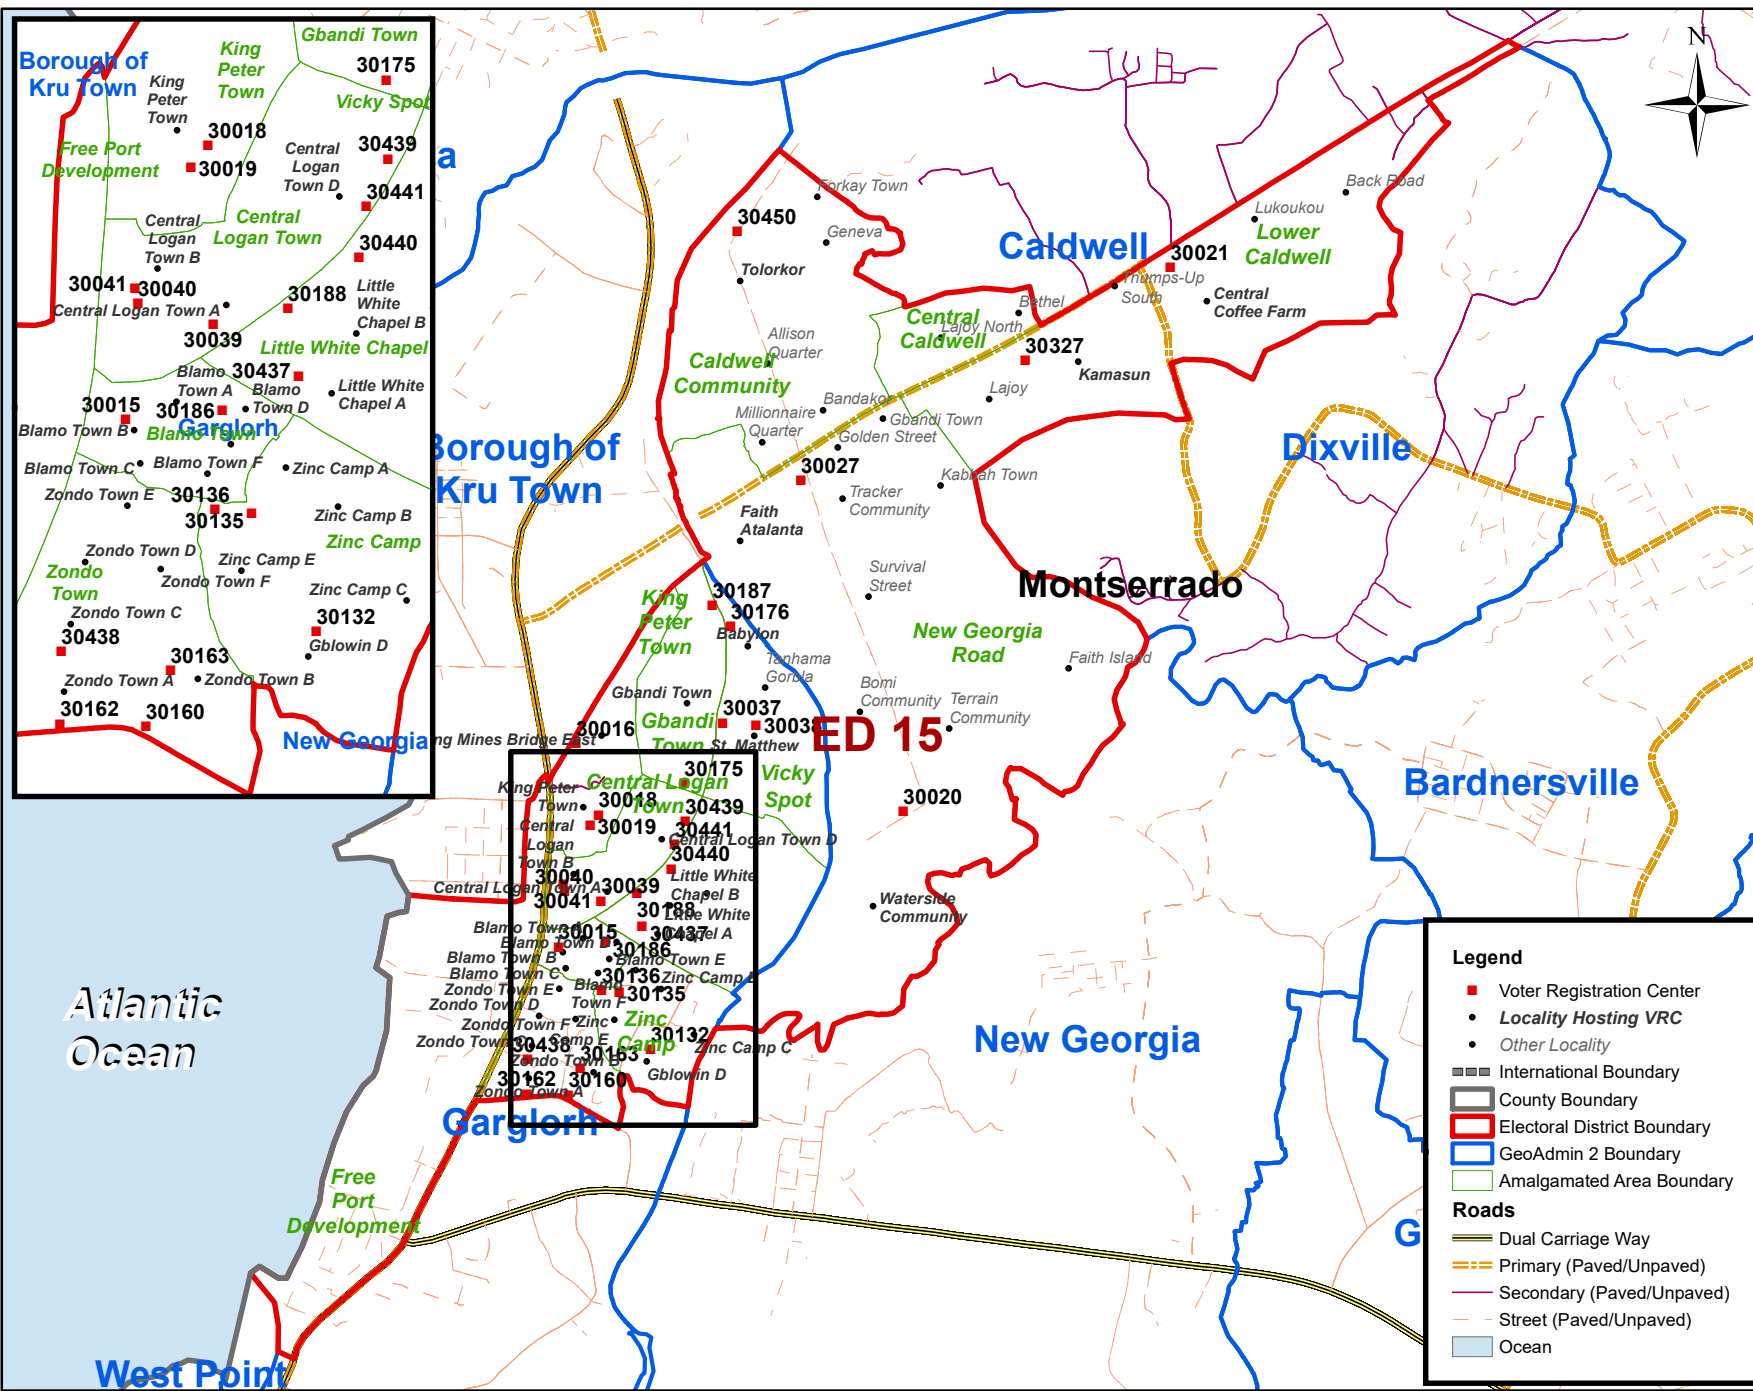

Montserrado County Electoral District 15 2023-2028 Electoral Period

Voter Registration Centers		
VRC Code	Center Name	Total Registrants
30015	Musama Royal Academy	944
30016	Bong Mines Bridge Lutheran School	783
30018	New Logan Town Central High School	986
30019	King Peter Town School	965
30020	Caldwell New Georgia Public School	2,325
30021	Sims Community School	2,823
30027	Marantha Baptist School	2,502
30037	St. Matthew United Methodist School	1,079
30038	Islamic Guidance Academy	616
30039	Elder John Massey School	710
30040	LMA School System	1,026
30041	Central Logan Town Market	1,073
30132	Rev. Philip S. Blamo Institute	896
30135	A.C. Moseh Atina School System	1,363
30136	Samuel T. Kun Memorial Institute	1,539
30160	Salvation Army School	1,236
30162	Boatswain Jr. High School	1,274
30163	Chrys Johnson Kingdom Academy	1,441
30175	Abendu Besti Elem. & Jr. High School	1,274
30176	Palm SDA School	1,230
30186	Donald Kams Wesleyan Institute	1,296
30187	New Life Victory Church Of Christ	1,928
30188	Life International School	889
30327	Bethel Caldwell Christian School	2,648
30437	Joanna Antoe Memorial High School	1,538
30438	King Peter Elem And Jr And Highschool	1,292
30439	St. Edward Catholic School	1,390
30440	Chrithadelphian Meal-A-Day School	923
30441	Ora Modern School	1,183
30450	Garden of Prayer Healing & Deliverance Ministry	2,501
Total Registrants		41,673

Voter registration centers have been allocated to the electoral districts in which they are situated. Therefore a person is assigned to the same electoral district of the center where he or she registered. The final voter registration figures are utilized

Legend

- Voter Registration Center
- Locality Hosting VRC
- Other Locality
- International Boundary
- County Boundary
- Electoral District Boundary
- GeoAdmin 2 Boundary
- Amalgamated Area Boundary

Roads