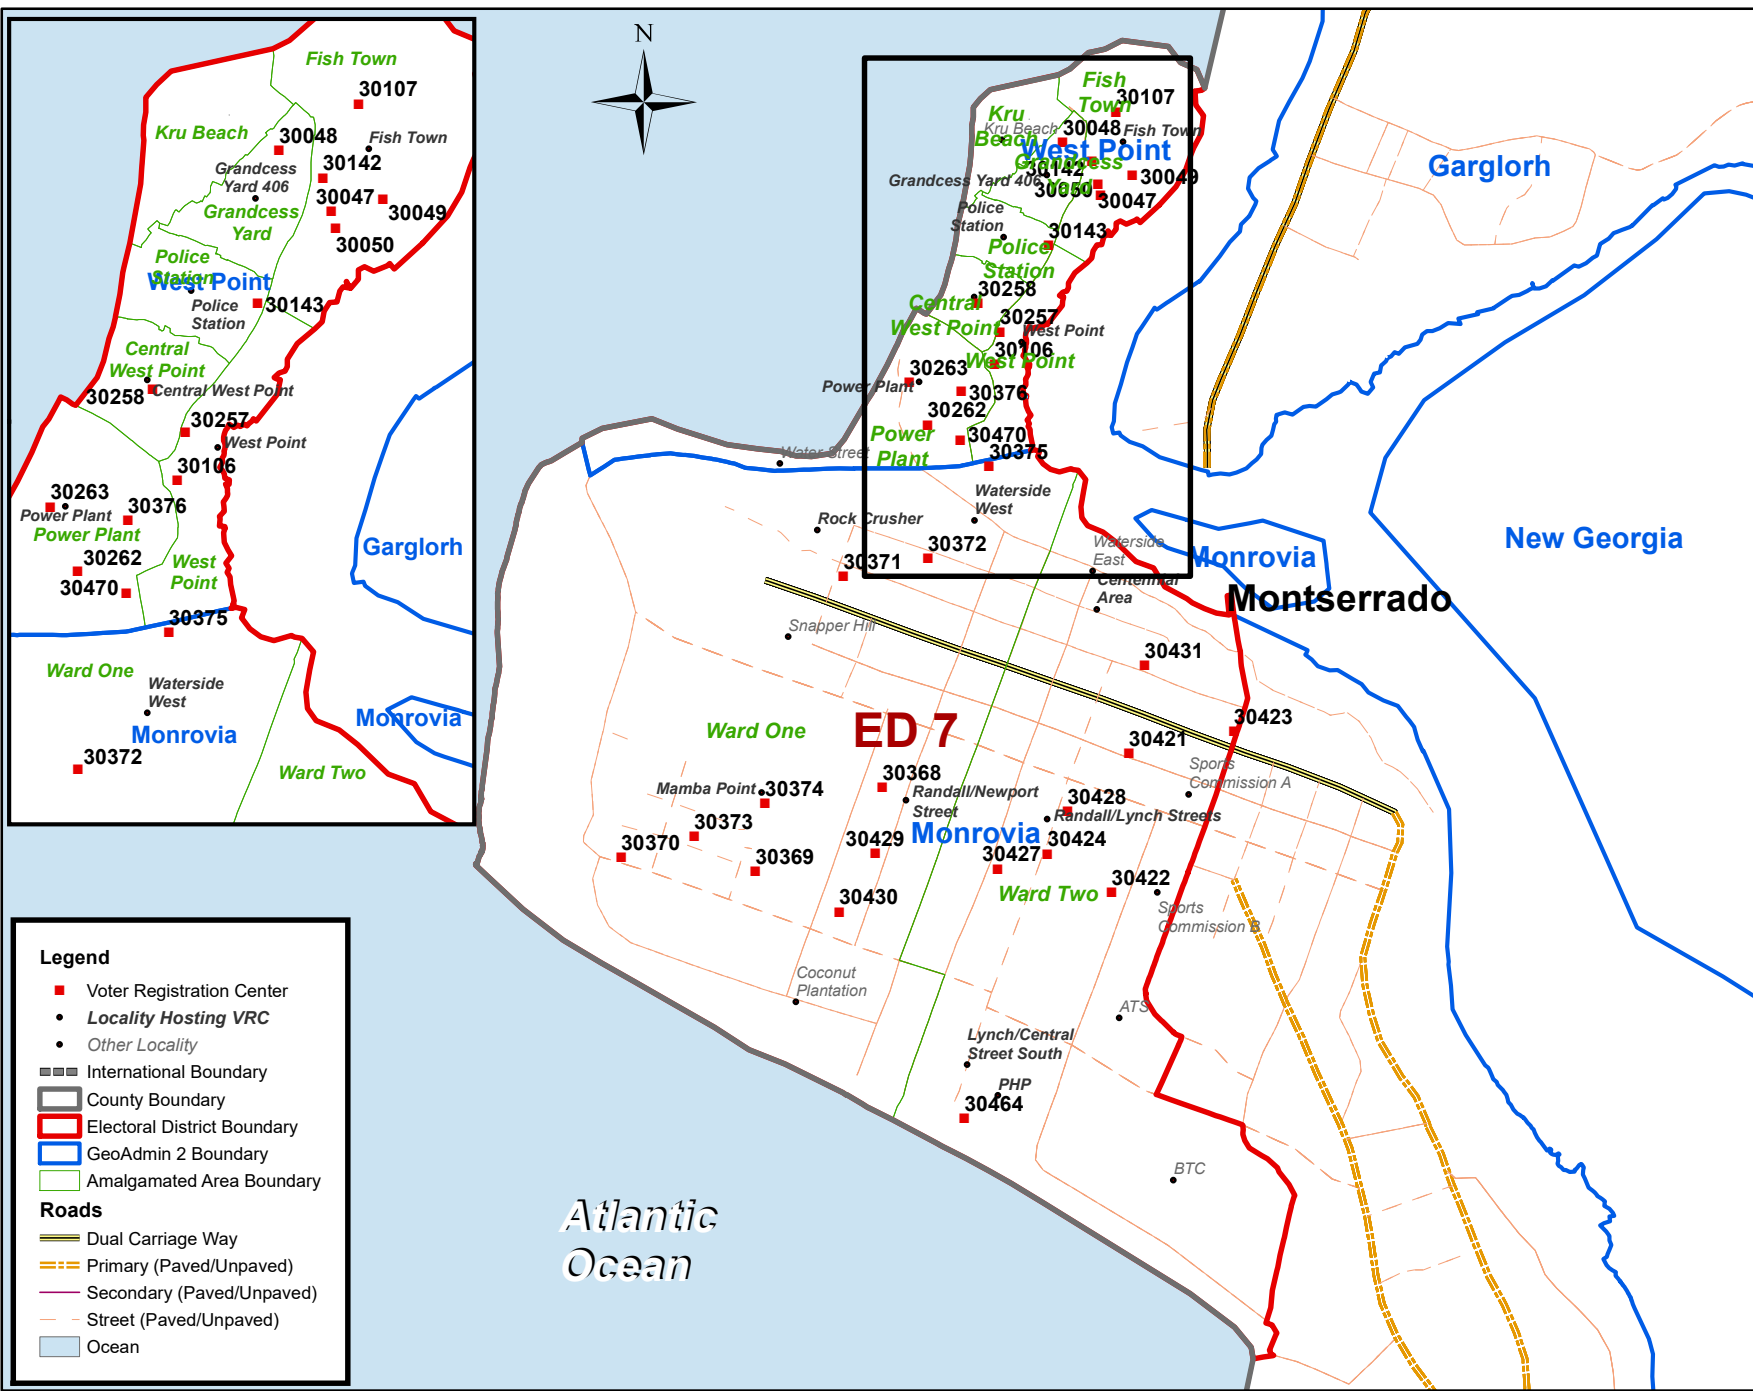

Voter registration centers have been allocated to the electoral districts in which they are situated. Therefore a person is assigned to the same electoral district of the center where he or she registered. The final voter registration figures are utilized

NOTE: Administrative unit boundaries shown here do not represent official endorsement by the National Elections Commission or the Government of Liberia. The process for the accurate demarcation and mapping of administrative units is currently on-going. Upon completion of this process, the Government of Liberia shall release the official boundaries for all administrative units.

Data Sources:
2023 Voter Registration - National Elections Commission
2023 Configuration of Voter Registration Centers - National Elections Commission
2022 Administrative Boundary & Locality Verification Exercise with Local Authority - NEC, MIA, LISGIS & LLA
2020-2021 National Geographic Planning - Liberia Institute of Statistics & Geo-Information Services (LISGIS)

Scale: 1:18,620
Map Projection: UTM Zone 29N
Datum: WGS 84