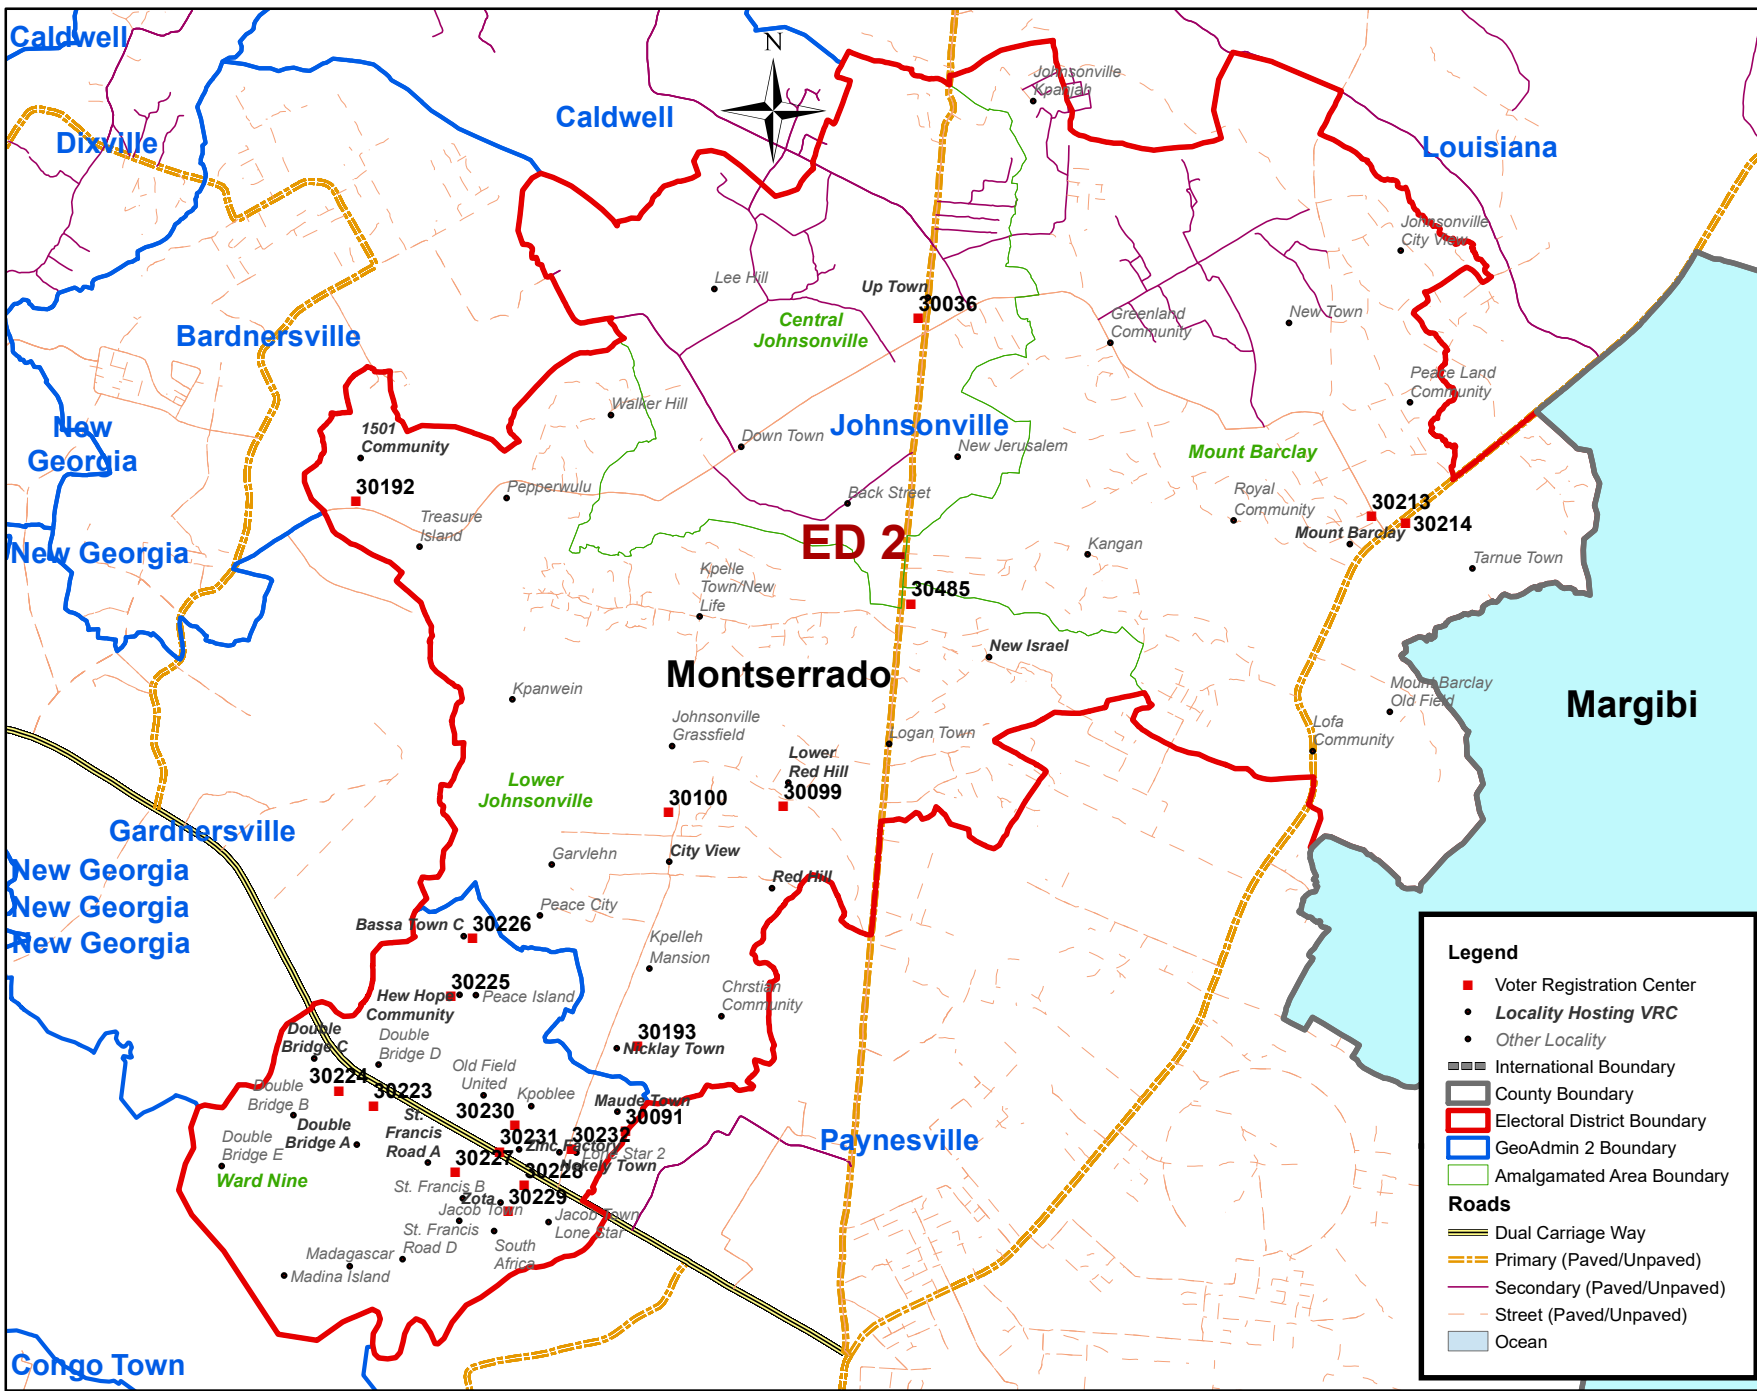

Montserrado County Electoral District 2

2023-2028 Electoral Period

Voter Registration Centers		
VRC Code	Center Name	Total Registrants
30036	Johnsonville Public School	3,343
30091	Fairfield Baptist School	2,346
30099	Hope For Life School System	2,867
30100	Our Lady of Fatama School	3,792
30192	JAGS Early Learning	3,414
30193	Excellence Kingdom Academy	2,914
30213	Oluremi Timbu Jr. & Sr. High School	3,873
30214	Gibson Jr. & Sr. High School	3,389
30223	Monrovia Vocational Training Center	4,584
30224	National Islamic Girls Academy	3,404
30225	New Hope Academy	2,596
30226	Fela Peace Academy	1,950
30227	St. Francis School	3,532
30228	Calvary Temple A.G.M. High School	3,193
30229	Emmanuel T. Twegby High School	2,517
30230	Mahdei Memorial Institute	3,016
30231	Paynesville Center Academy Annex	2,877
30232	Star Baptist School System	3,784
30485	Future Builders Academy	4,104
Total Registrants		61,495

Voter registration centers have been allocated to the electoral districts in which they are situated. Therefore a person is assigned to the same electoral district of the center where he or she registered. The final voter registration figures are utilized

NOTE: Administrative unit boundaries shown here do not represent official endorsement by the National Elections Commission or the Government of Liberia. The process for the accurate demarcation and mapping of administrative units is currently on-going. Upon completion of this process, the Government of Liberia shall release the official boundaries for all administrative units.

Scale: 1:58,260
 Map Projection: UTM Zone 29N
 Datum: WGS 84