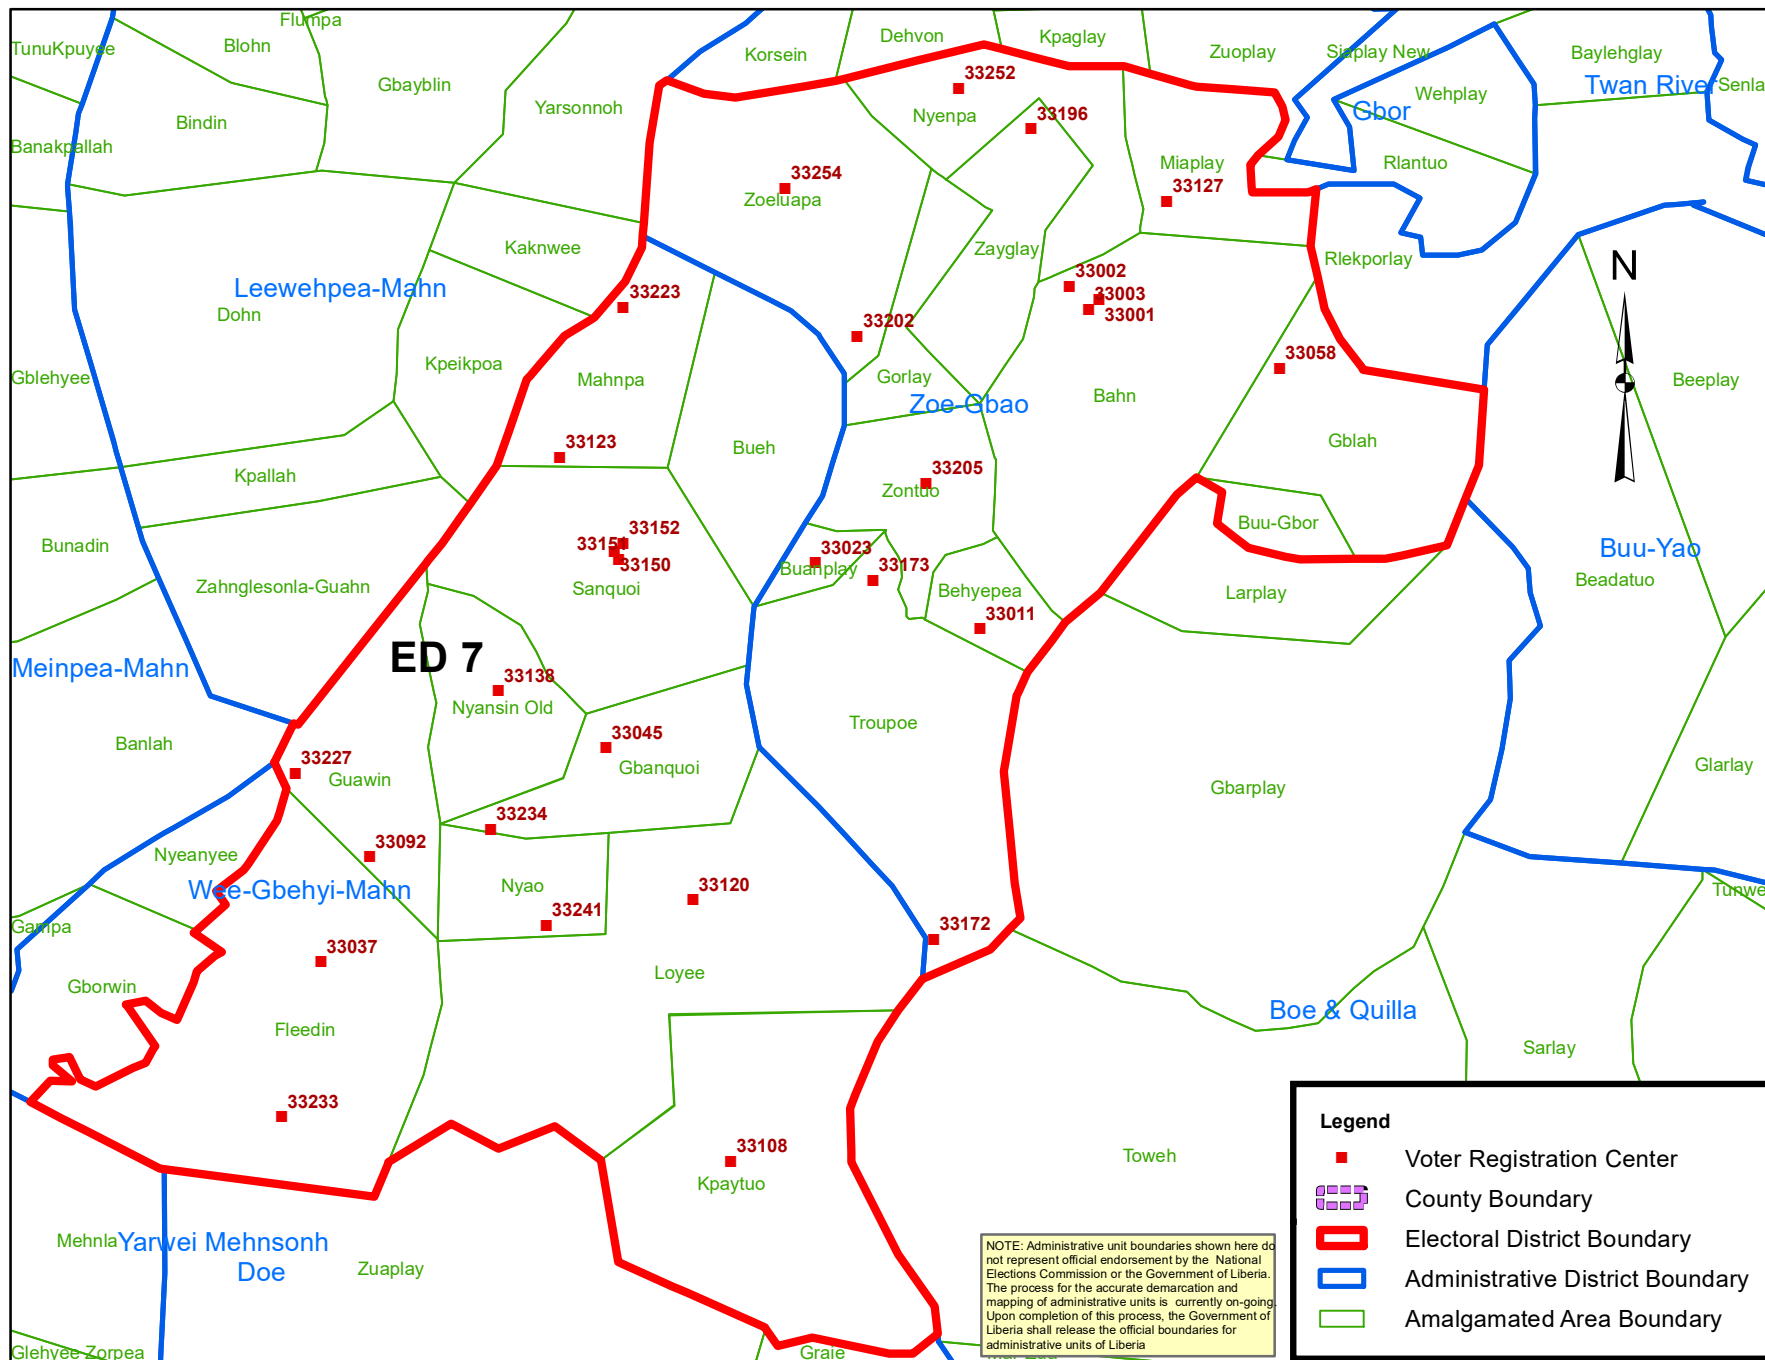

Nimba County Electoral District No.7 2020

Voter Registration Centers		
VRC Code	Center Name	Total Registrants
33001	Waymon Jr. High School	1227
33002	Bahn High School	2076
33003	Karyea Palava Hut	1123
33011	Behyepea Public School	1086
33023	Buanplay Public School	796
33037	Garwonpa Public School	664
33045	Gbanquoi Public School	644
33058	Gblah Public School	1555
33092	Guawin Palava Hut	440
33108	Kpaytuo Public School	2147
33120	Loyee Public School	1293
33123	Mehnpa Public School	810
33127	Miaplay Bannah Public School	1422
33138	Kpwin Public School	545
33150	Tonwin Elem. Sch	1623
33151	Saclepea Johnny Voka School	3027
33152	Saclepea Civil Compound	2855
33172	Bleevalay Public School	595
33173	Troupoe Palava Hut	1243
33196	Zayglay Public School	895
33202	Duwin Palava Hut	1299
33205	Zontuo S.D.A. School	1048
33223	Redeem Elem. Sch	1941
33227	Tengbein Public School	1029
33233	Fleedin Town Hall	690
33234	Nyansin New Town Hall	797
33241	Nyao Public School	610
33252	Yenpa Palava Hut	1098
33254	Zoeluapa Palava Hut	1658
Total Registrants (After Exhibition)		36,236

Legend

- Voter Registration Center
- County Boundary
- Electoral District Boundary
- Administrative District Boundary
- Amalgamated Area Boundary

Voter registration centers have been assigned to electoral districts. Therefore, a person is assigned to the same electoral district of the center where he or she registered.

The final roll of registrants (after the Exhibition Exercise) is displayed.