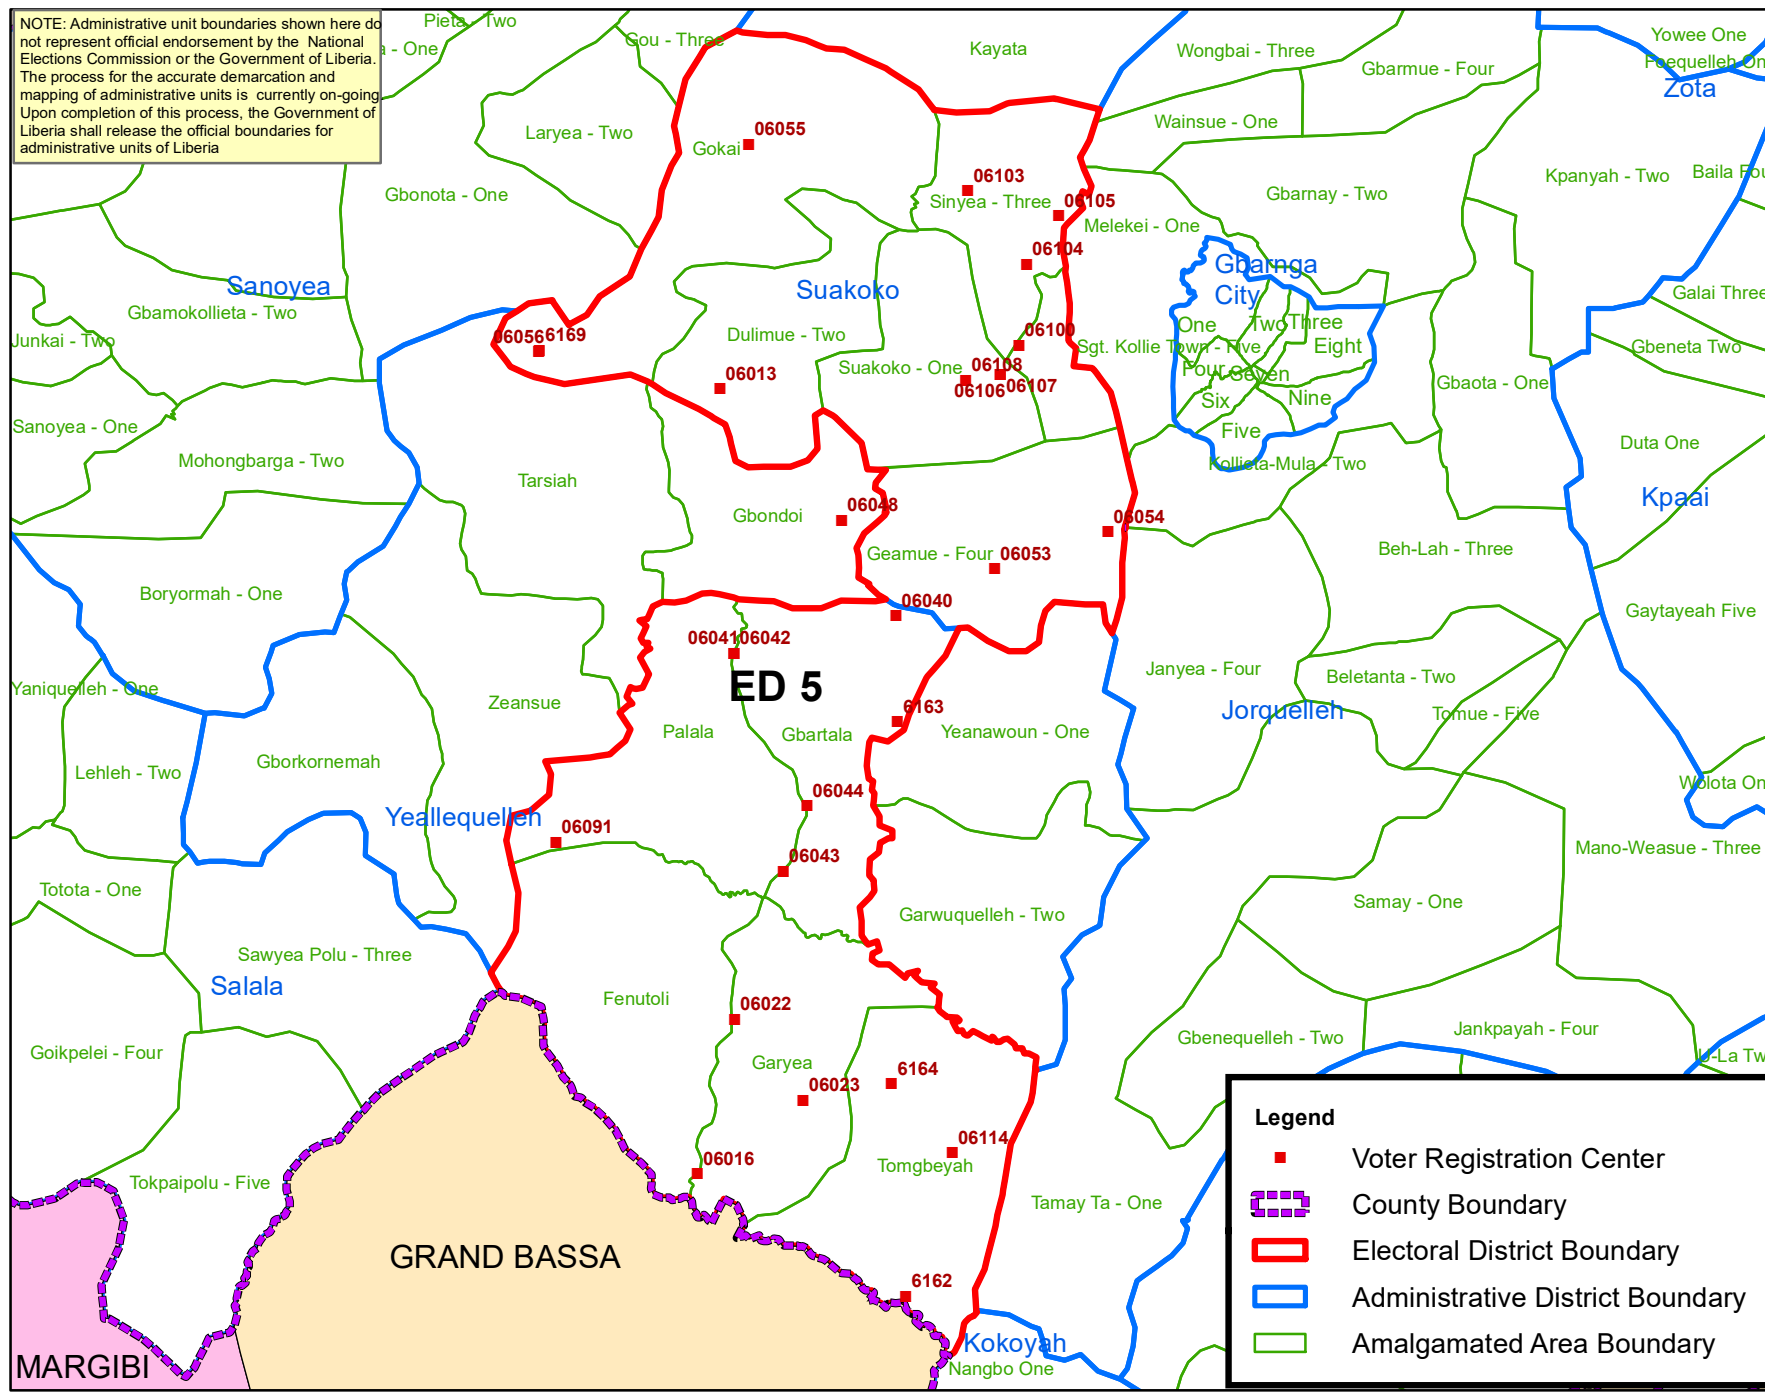

NOTE: Administrative unit boundaries shown here do not represent official endorsement by the National Elections Commission or the Government of Liberia. The process for the accurate demarcation and mapping of administrative units is currently on-going. Upon completion of this process, the Government of Liberia shall release the official boundaries for administrative units of Liberia.

# Bong County Electoral Districts No.5 2020

Voter Registration Centers		
VRC Code	Center Name	Total Registrants
6013	Gleannasiase palava Hut	1354
6016	Juah Mannah Elem. School	723
6022	Garyea Public School	1357
6023	Dweayeapolu Palava Hut	195
6040	Tumata Palava Hut	757
6041	David Fajue School	2575
6042	David Fajue School	2535
6043	Voloblai palava Hut	1082
6044	Taylor-ta Palava Hut	1726
6053	Guermue Public School	1010
6054	Gwenimah Methodist School	944
6055	Gokai Public School	1011
6056	Ganla Town Hall	446
6091	Palala Palava Hut	546
6100	Sergeant Kollie Town Market	2324
6101	Phebe Community	2564
6103	Balamah Town Hall	1358
6104	Cuttington University	1512
6105	G.W. Gibson School	1870
6106	Suakoko Center High	1128
6107	Suakoko Center High	953
6108	Flomo Wannah Elem. School	3062
6114	Glenkormah Palava Hut	538
6162	Kornie Palava Hut	540
6163	Gwilly Palava Hut	611
6164	Joakai Palava Hut	315
6169	Gbarla Public School	637
<b>Total Registrants (After Exhibition)</b>		<b>33,673</b>

**Legend**

- Voter Registration Center
- ▭ County Boundary
- ▭ Electoral District Boundary
- ▭ Administrative District Boundary
- ▭ Amalgamated Area Boundary

Voter registration centers have been assigned to electoral districts. Therefore, a person is assigned to the same electoral district of the center where he or she registered.